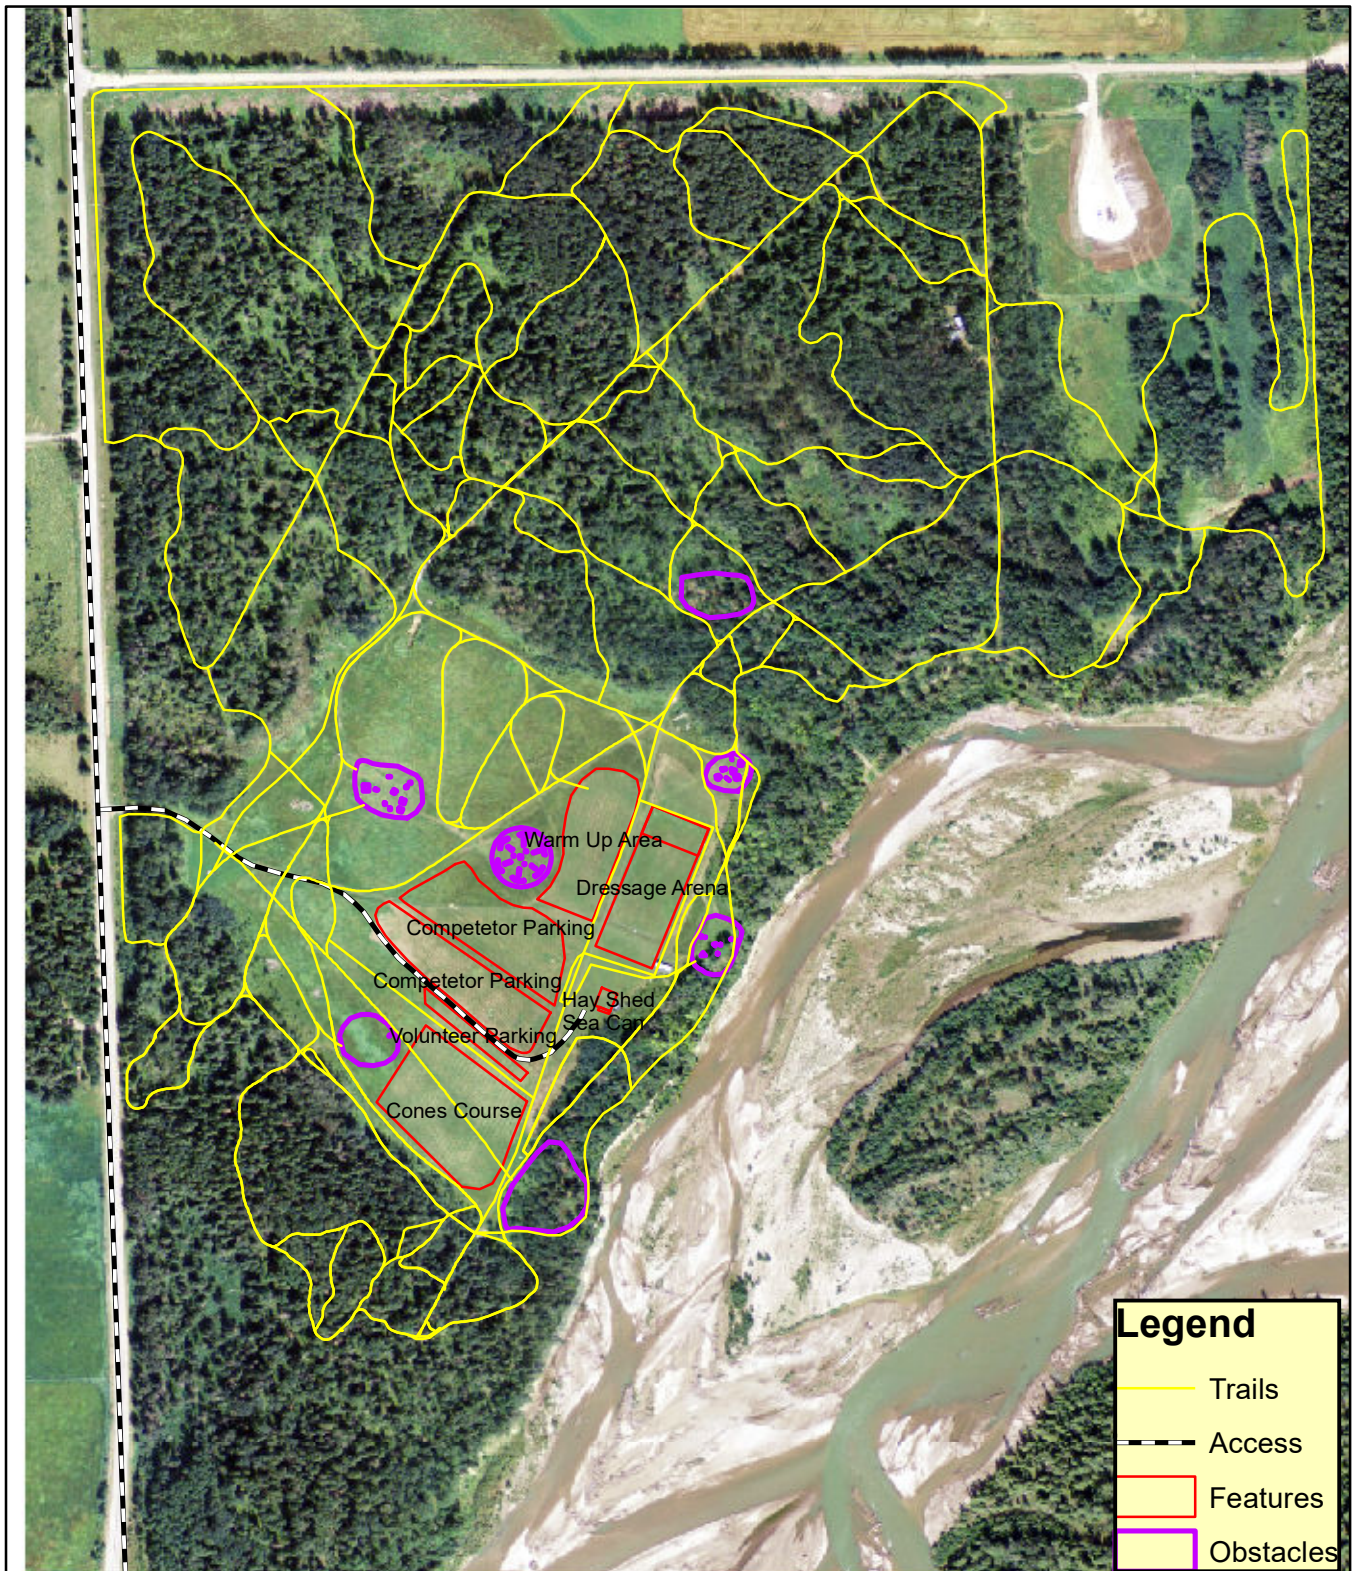

# Stonebridge Carriage Driving Club Venue

0 75 150 300  
Meters